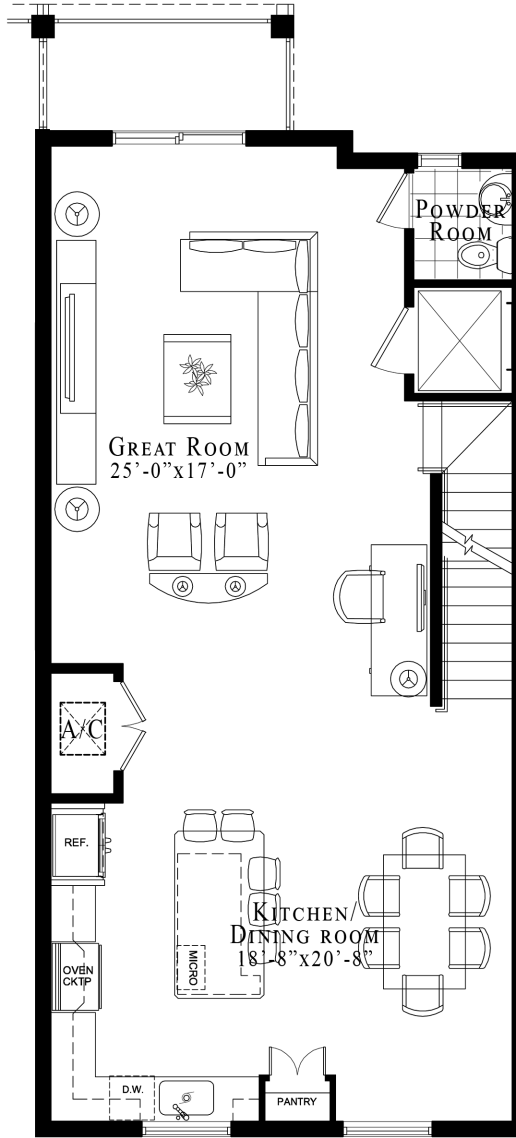

VICTORY POINTE

LUXURY • TOWNHOMES

VICTORY BUILDING
 UNIT #6 / 3 BEDROOM
 2,700 SF