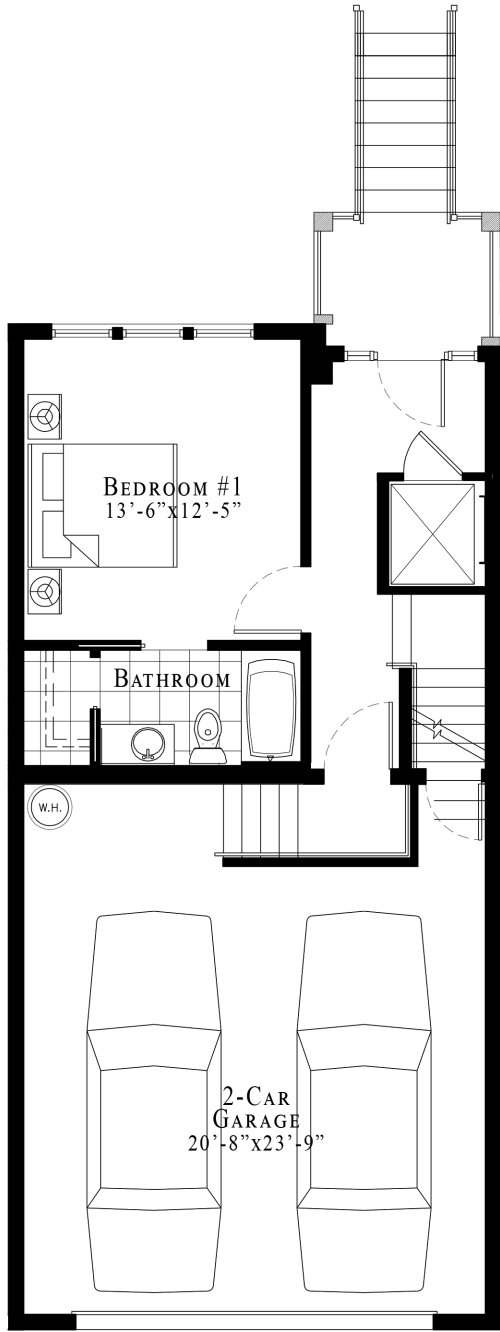

VICTORY POINTE

LUXURY • TOWNHOMES

VICTORY BUILDING
 UNIT #6 / 3 BEDROOM
 2,700 SF