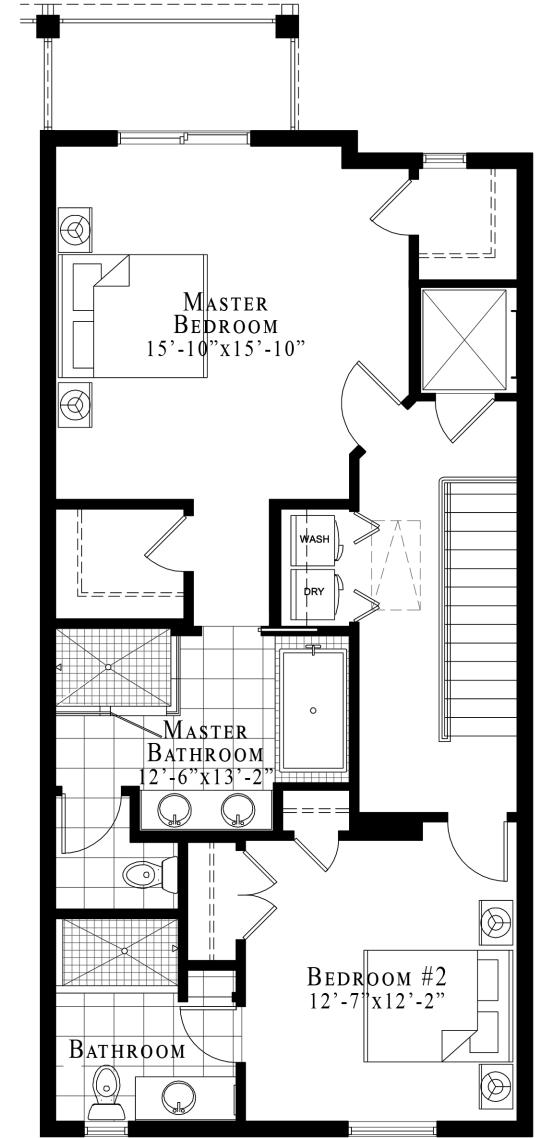

VICTORY POINTE

LUXURY • TOWNHOMES

VICTORY BUILDING
 UNIT #6 / 3 BEDROOM
 2,700 SF