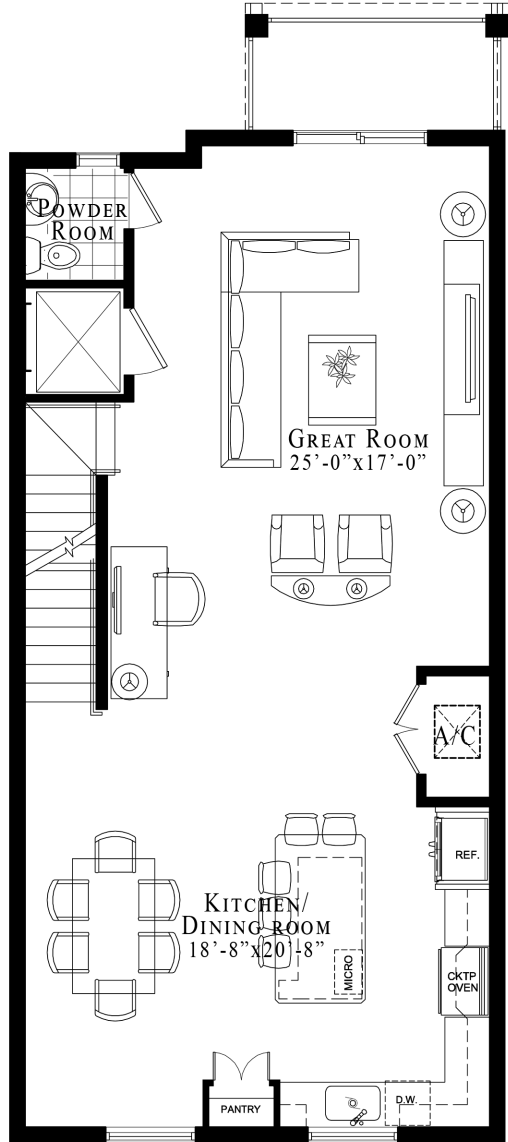

VICTORY POINTE

LUXURY • TOWNHOMES

VICTORY BUILDING
 UNIT #5 / 3 BEDROOM
 2,700 SF