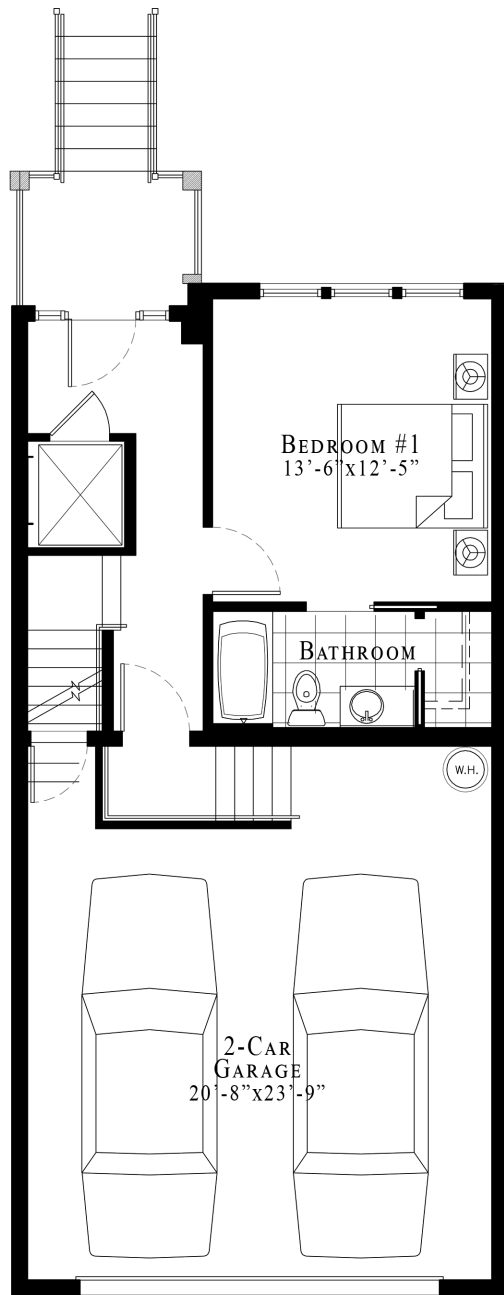

VICTORY POINTE

LUXURY • TOWNHOMES

VICTORY BUILDING
 UNIT #5 / 3 BEDROOM
 2,700 SF