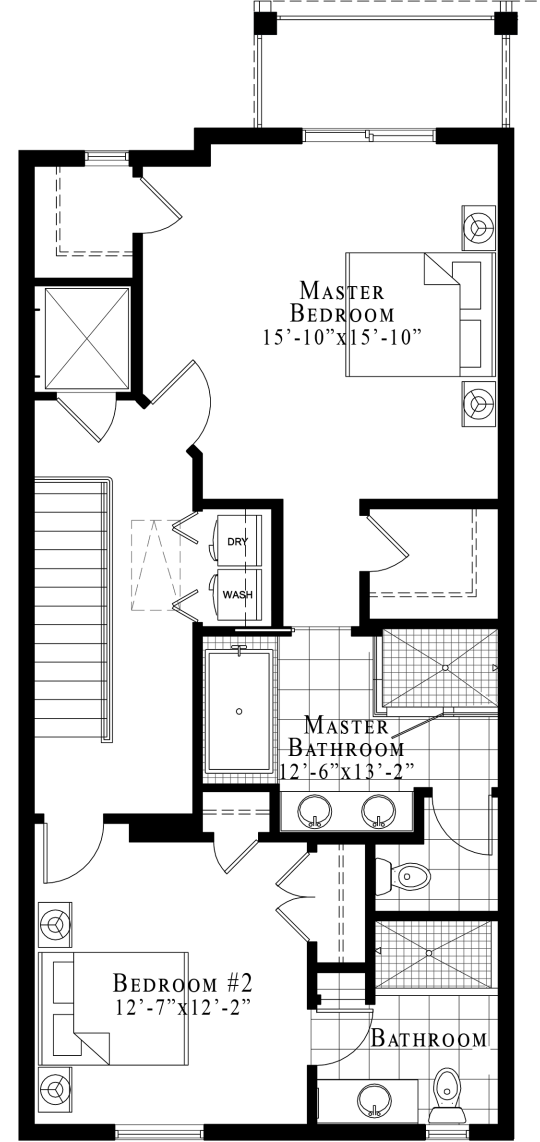

VICTORY POINTE

LUXURY • TOWNHOMES

VICTORY BUILDING
 UNIT #5 / 3 BEDROOM
 2,700 SF