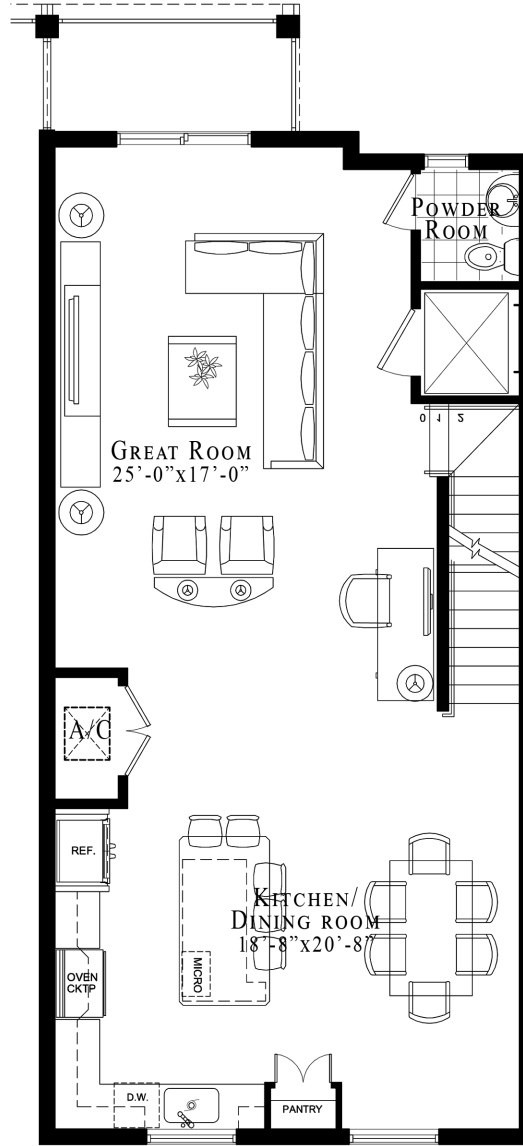

# VICTORY POINTE

LUXURY • TOWNHOMES

**VICTORY BUILDING**  
 UNIT #4 / 3 BEDROOM  
 2,700 SF