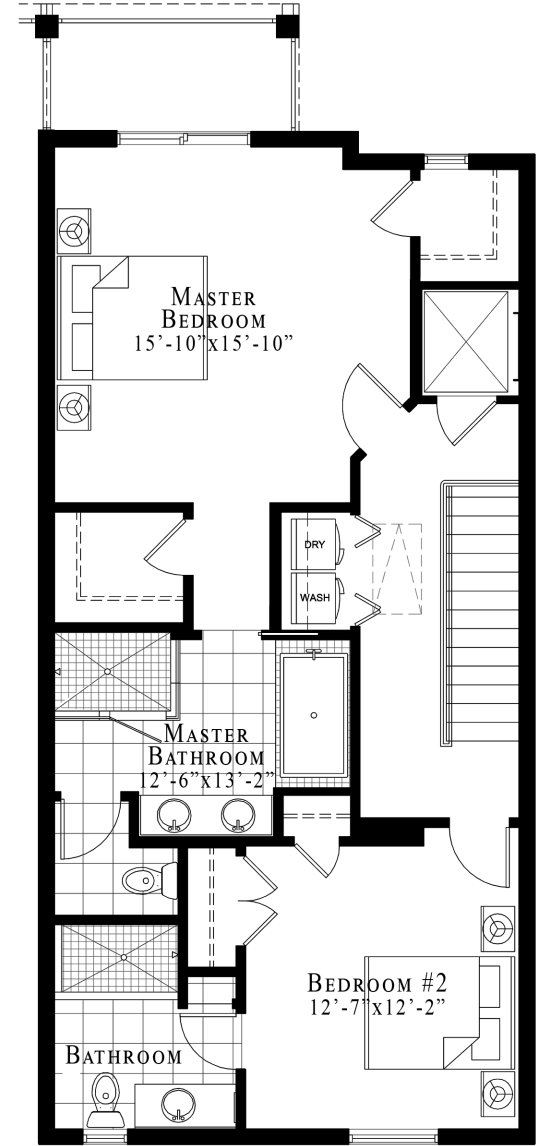

# VICTORY POINTE

LUXURY • TOWNHOMES

**VICTORY BUILDING**  
 UNIT #4 / 3 BEDROOM  
 2,700 SF