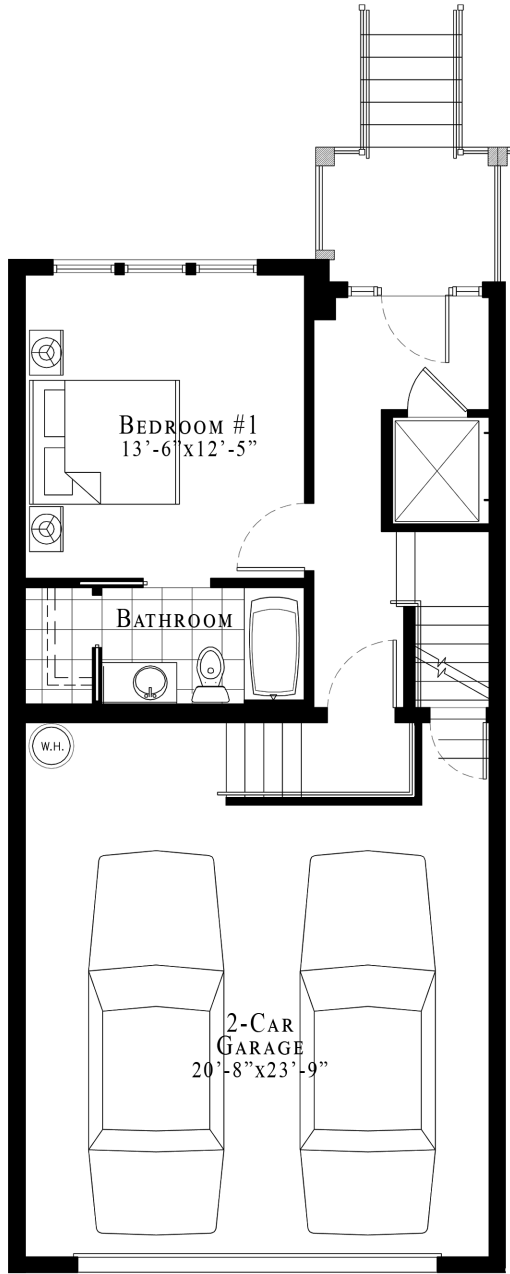

# VICTORY POINTE

LUXURY • TOWNHOMES

**VICTORY BUILDING**  
 UNIT #4 / 3 BEDROOM  
 2,700 SF