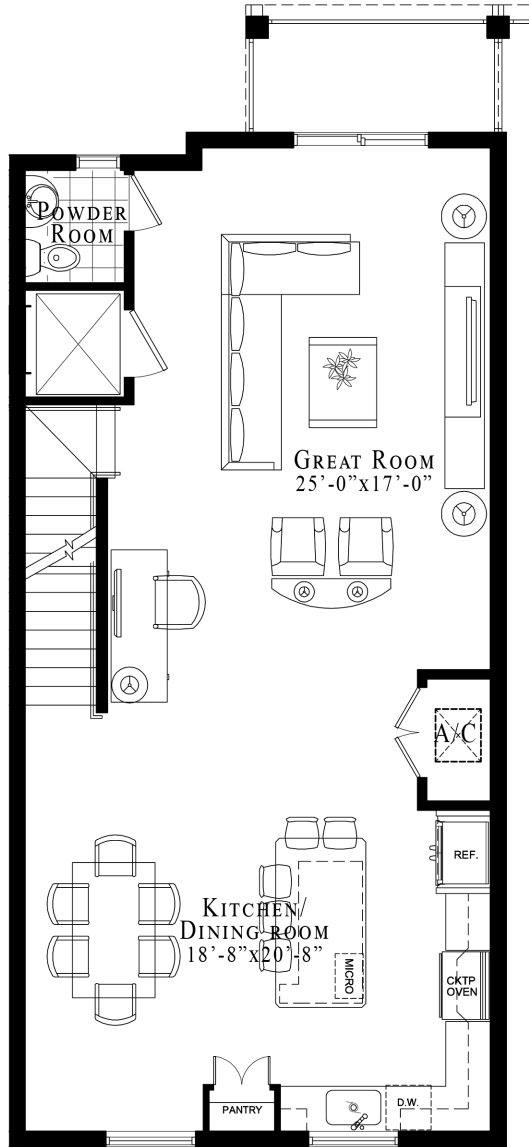

VICTORY POINTE

LUXURY • TOWNHOMES

VICTORY BUILDING
 UNIT #3 / 3 BEDROOM
 2,700 SF