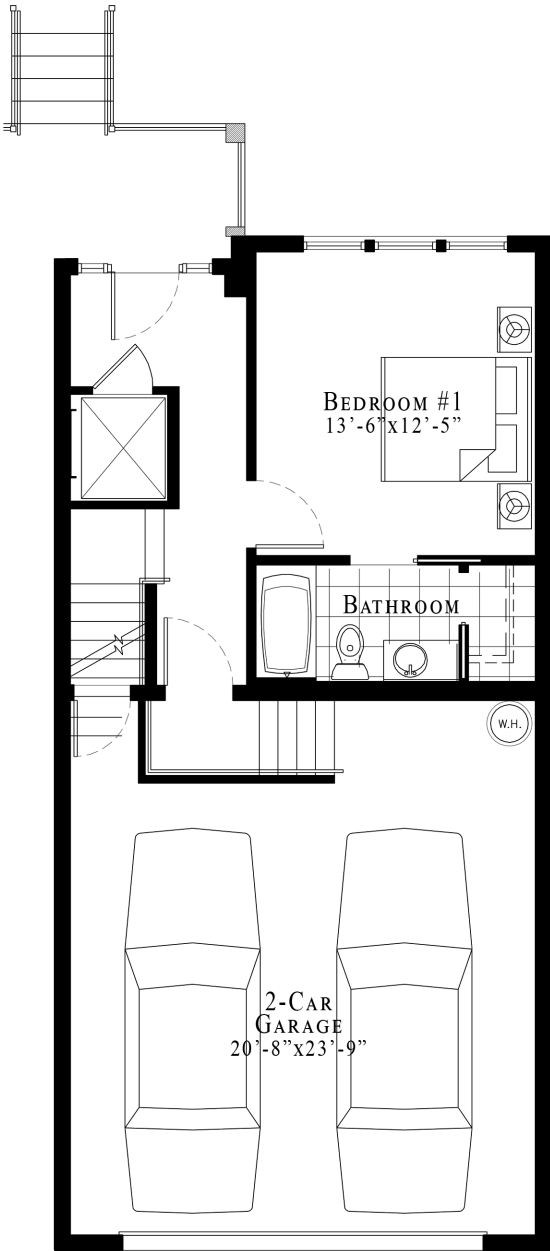

VICTORY POINTE

LUXURY • TOWNHOMES

VICTORY BUILDING
 UNIT #3 / 3 BEDROOM
 2,700 SF