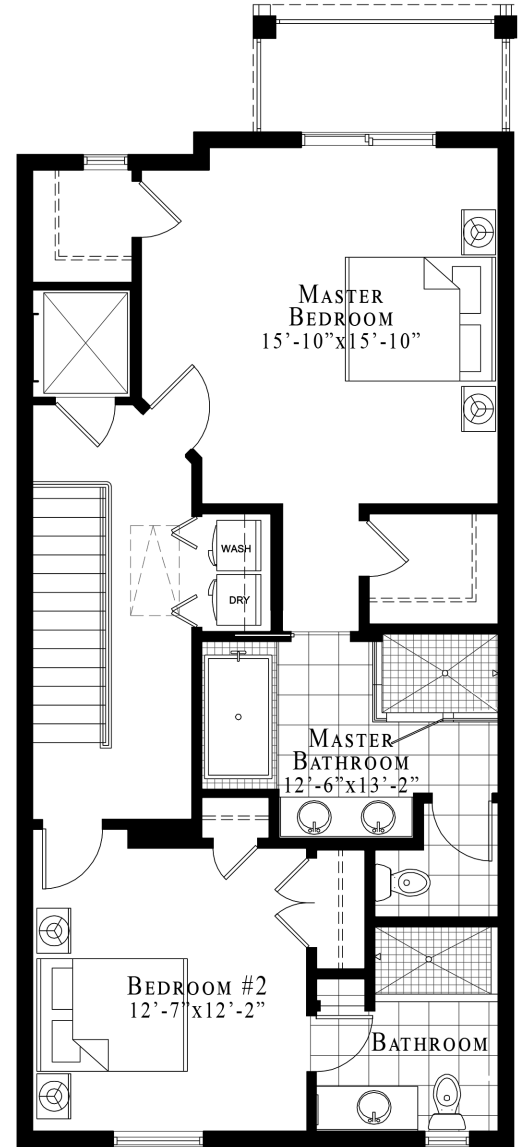

VICTORY POINTE

LUXURY • TOWNHOMES

VICTORY BUILDING
 UNIT #3 / 3 BEDROOM
 2,700 SF