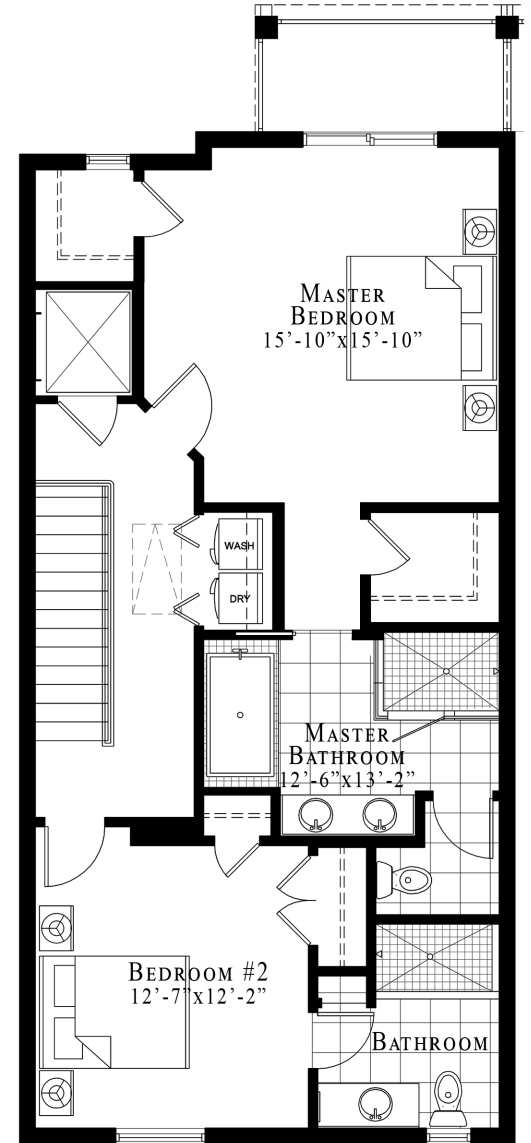

VICTORY POINTE

LUXURY • TOWNHOMES

VICTORY BUILDING
 UNIT #1 / 3 BEDROOM
 2,700 SF