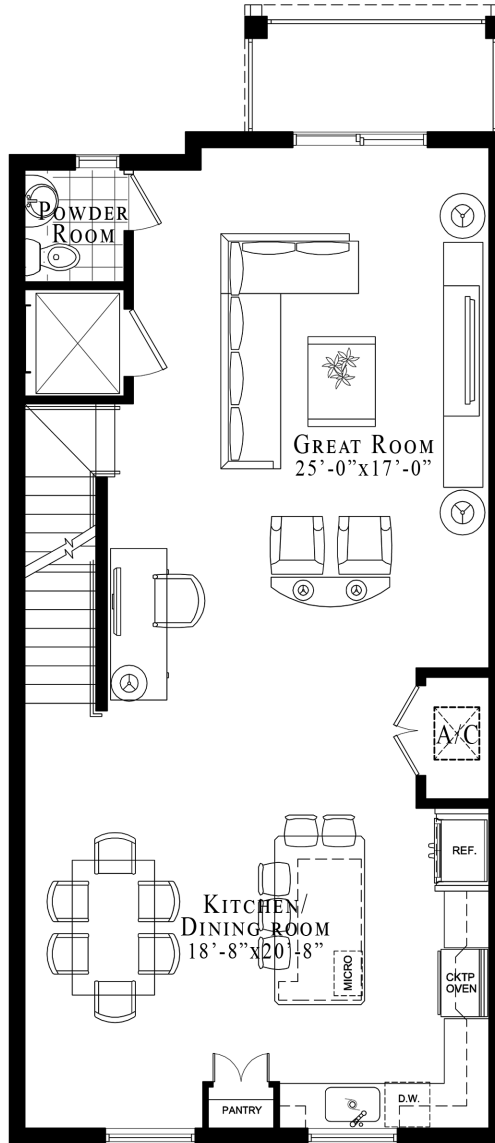

VICTORY POINTE

LUXURY • TOWNHOMES

VICTORY BUILDING
 UNIT #1 / 3 BEDROOM
 2,700 SF