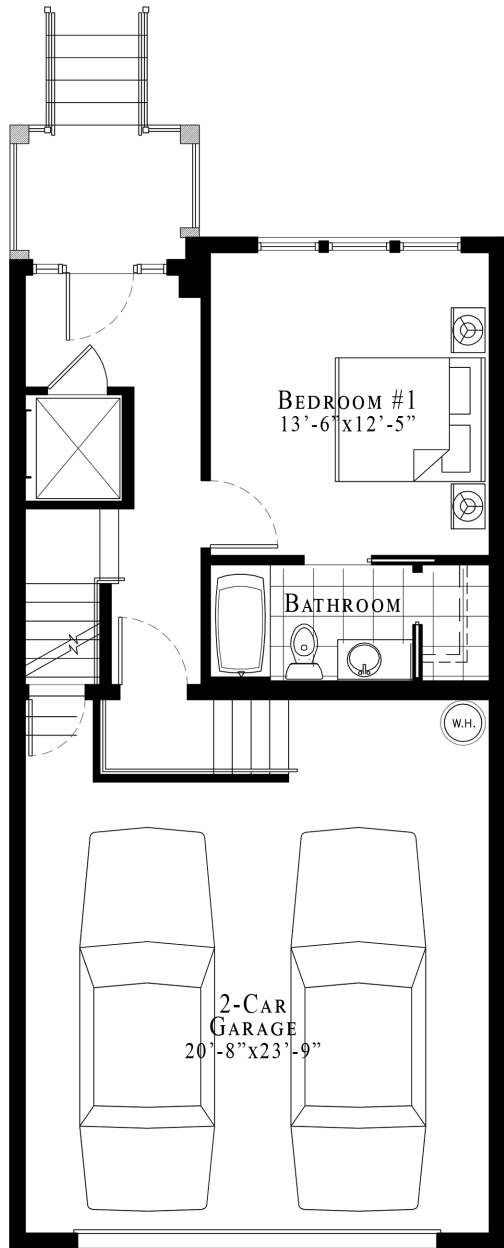

VICTORY POINTE

LUXURY • TOWNHOMES

VICTORY BUILDING
 UNIT #1 / 3 BEDROOM
 2,700 SF