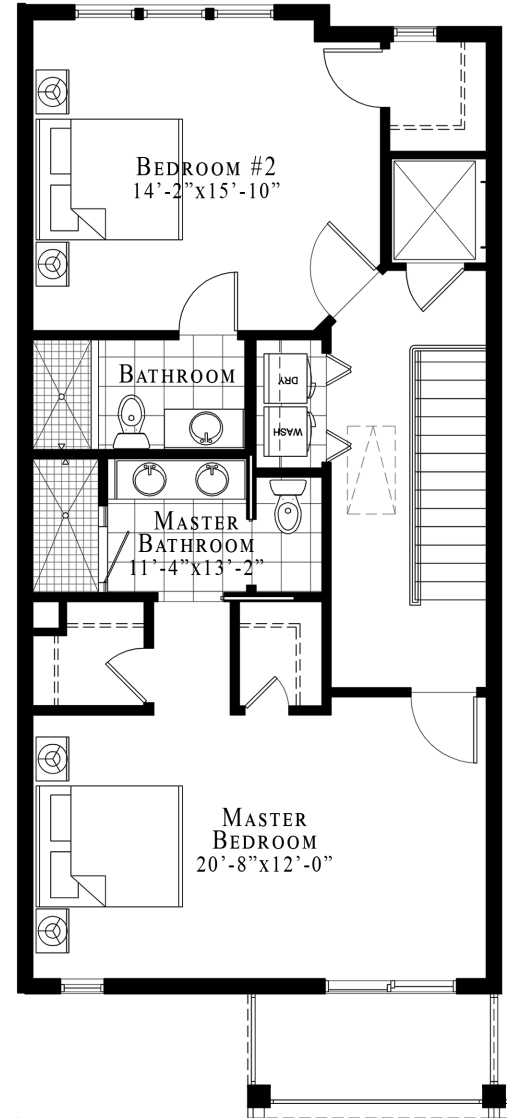

VICTORY POINTE

LUXURY • TOWNHOMES

MONTROSE BUILDING
 UNIT #5 / 3 BEDROOM
 2,700 SF