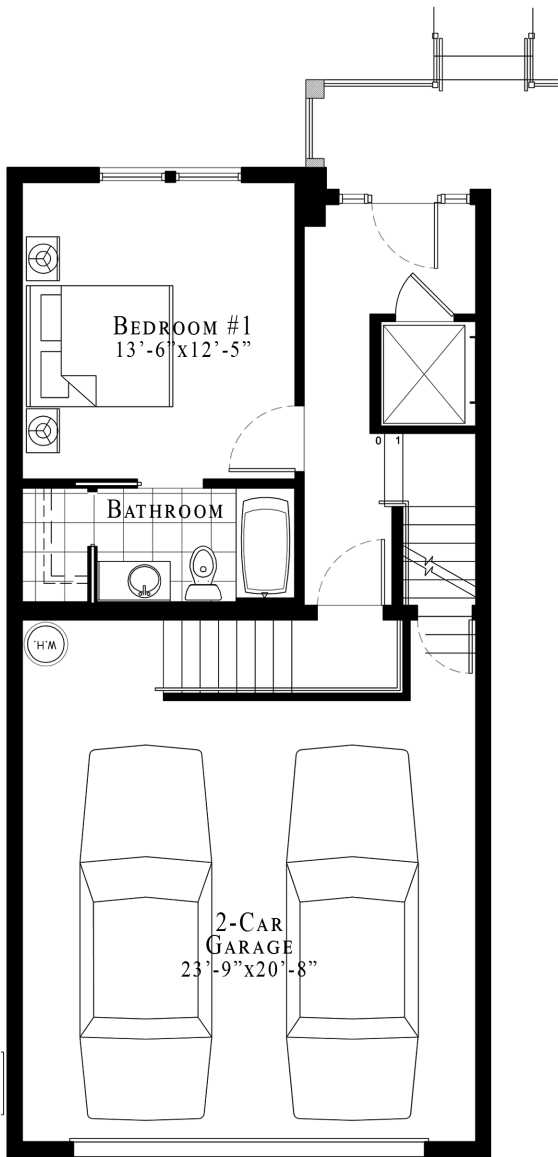

VICTORY POINTE

LUXURY • TOWNHOMES

MONTROSE BUILDING
 UNIT #5 / 3 BEDROOM
 2,700 SF