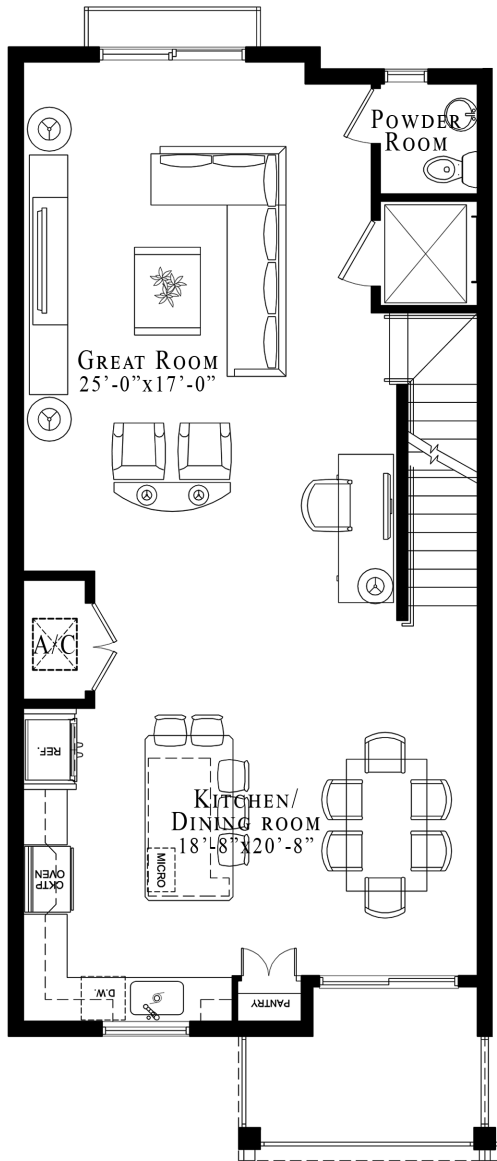

VICTORY POINTE

LUXURY • TOWNHOMES

MONTROSE BUILDING
 UNIT #5 / 3 BEDROOM
 2,700 SF