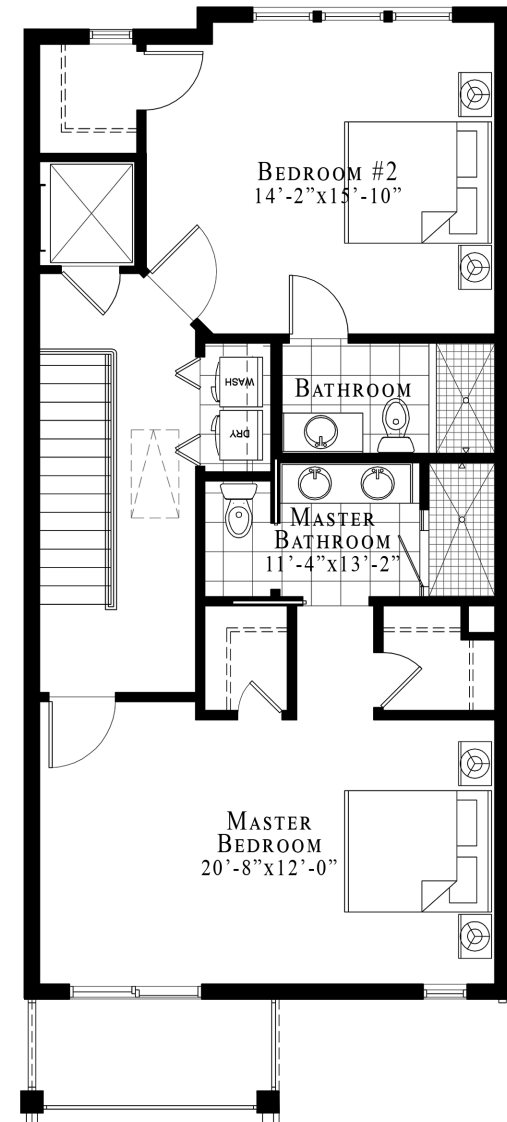

# VICTORY POINTE

LUXURY • TOWNHOMES

**MONTROSE BUILDING**  
 UNIT #4 / 3 BEDROOM  
 2,700 SF