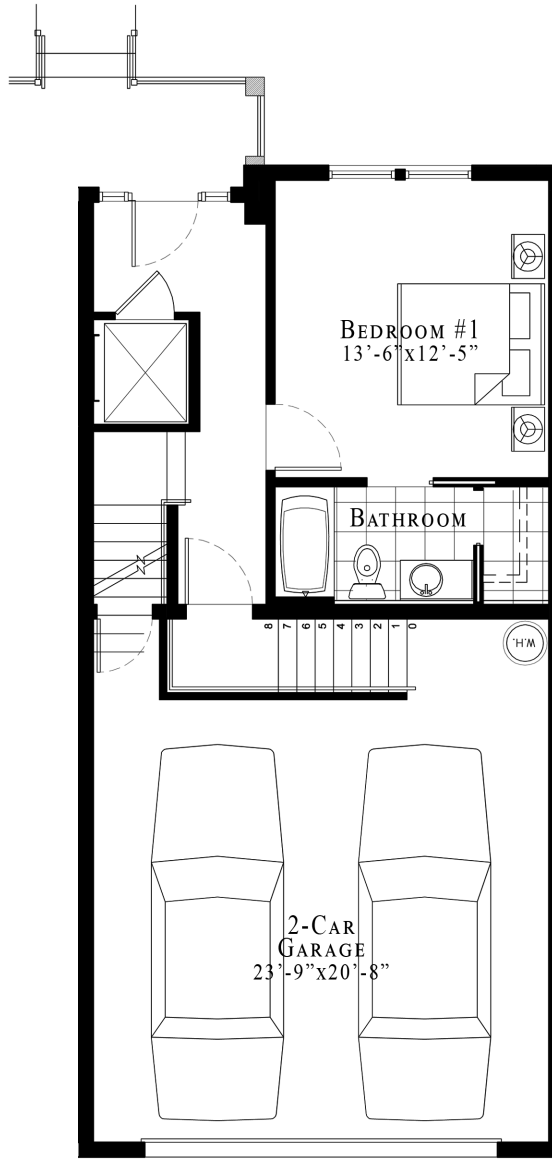

# VICTORY POINTE

LUXURY • TOWNHOMES

**MONTROSE BUILDING**  
 UNIT #4 / 3 BEDROOM  
 2,700 SF