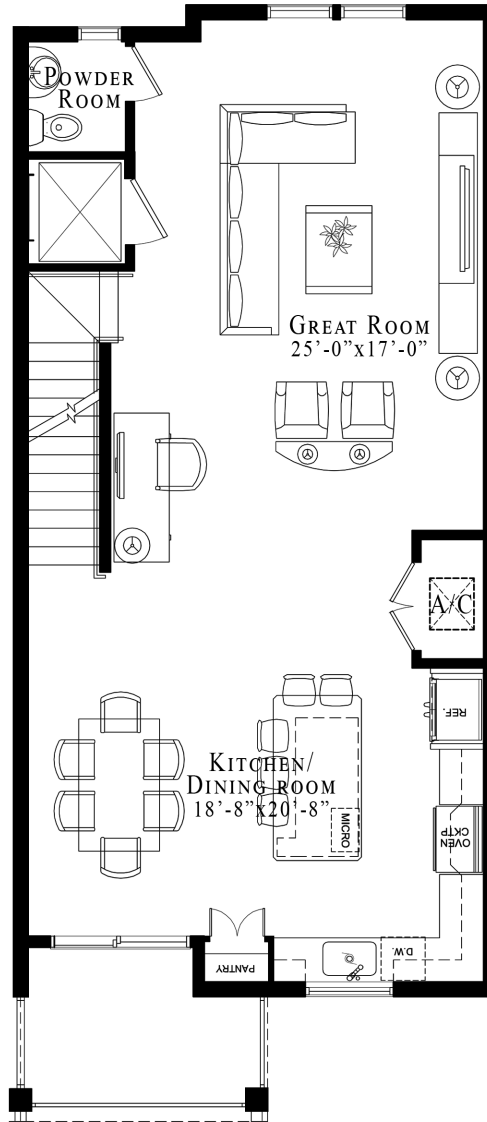

# VICTORY POINTE

LUXURY • TOWNHOMES

**MONTROSE BUILDING**  
 UNIT #4 / 3 BEDROOM  
 2,700 SF