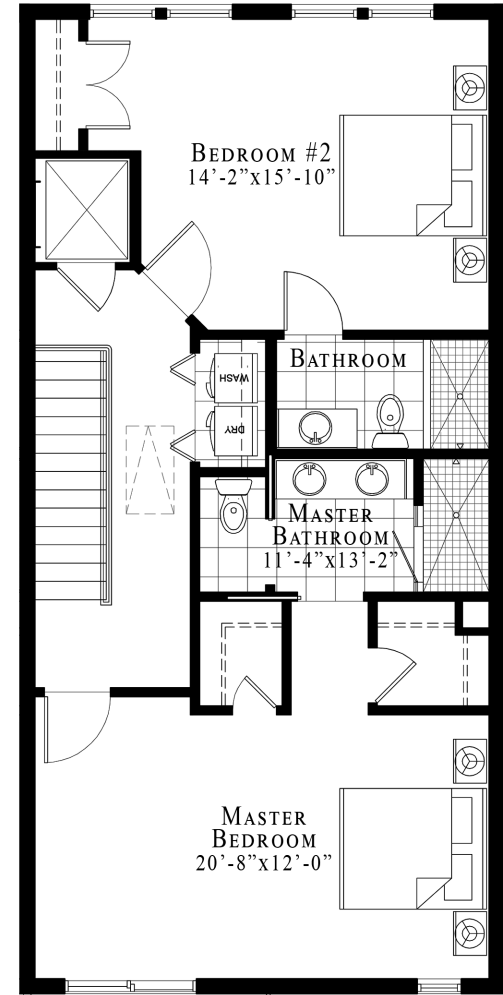

# VICTORY POINTE

LUXURY • TOWNHOMES

**MONTROSE BUILDING**  
 UNIT #3 / 3 BEDROOM  
 2,700 SF