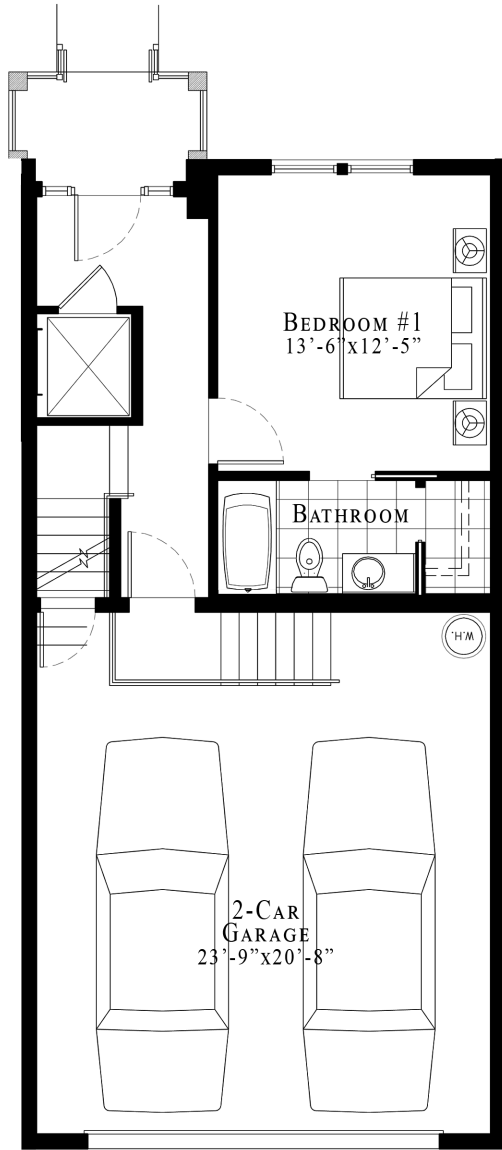

# VICTORY POINTE

LUXURY • TOWNHOMES

**MONTROSE BUILDING**  
 UNIT #3 / 3 BEDROOM  
 2,700 SF