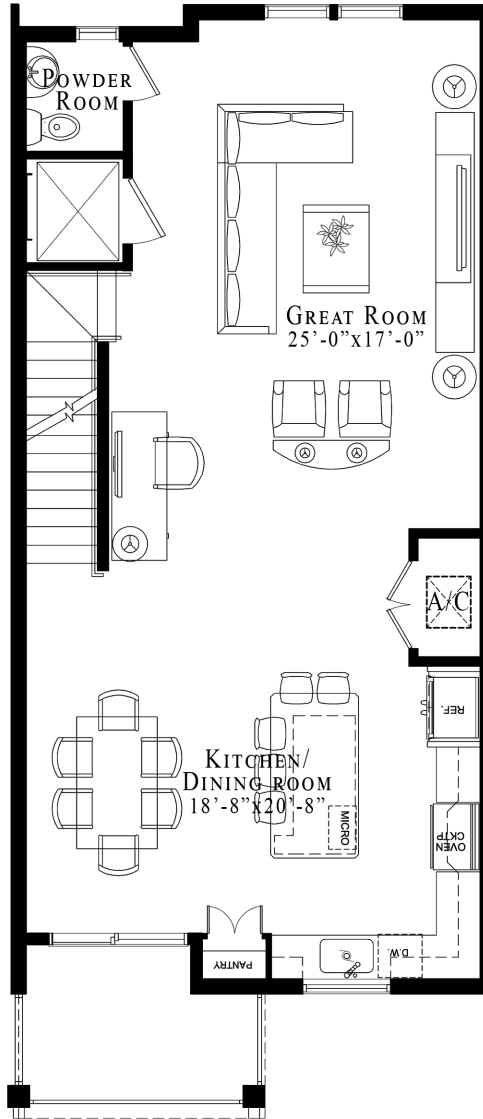

# VICTORY POINTE

LUXURY • TOWNHOMES

**MONTROSE BUILDING**  
 UNIT #3 / 3 BEDROOM  
 2,700 SF