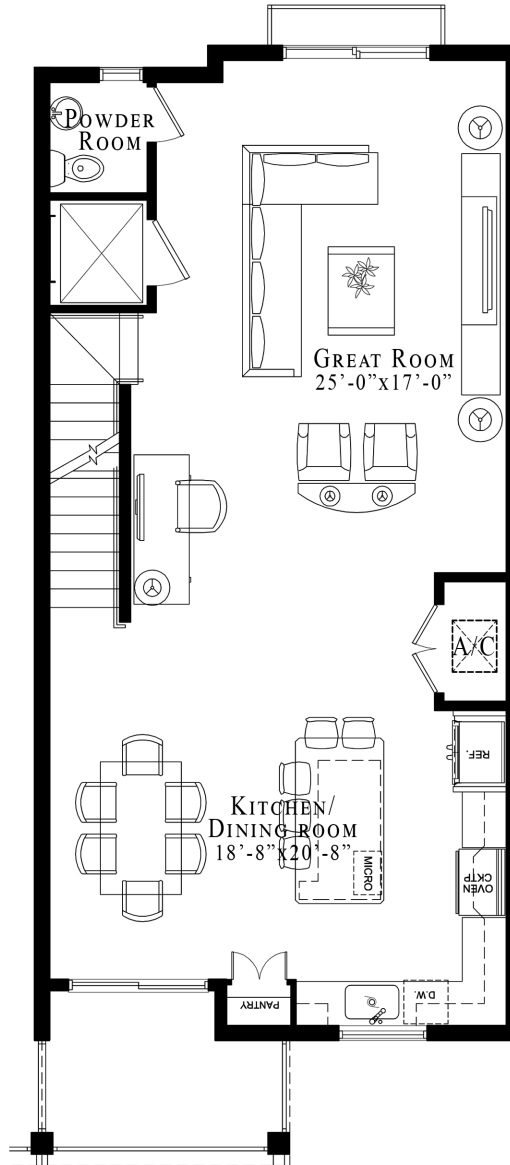

# VICTORY POINTE

LUXURY • TOWNHOMES

**MONTROSE BUILDING**  
 UNIT #1 / 3 BEDROOM  
 2,700 SF