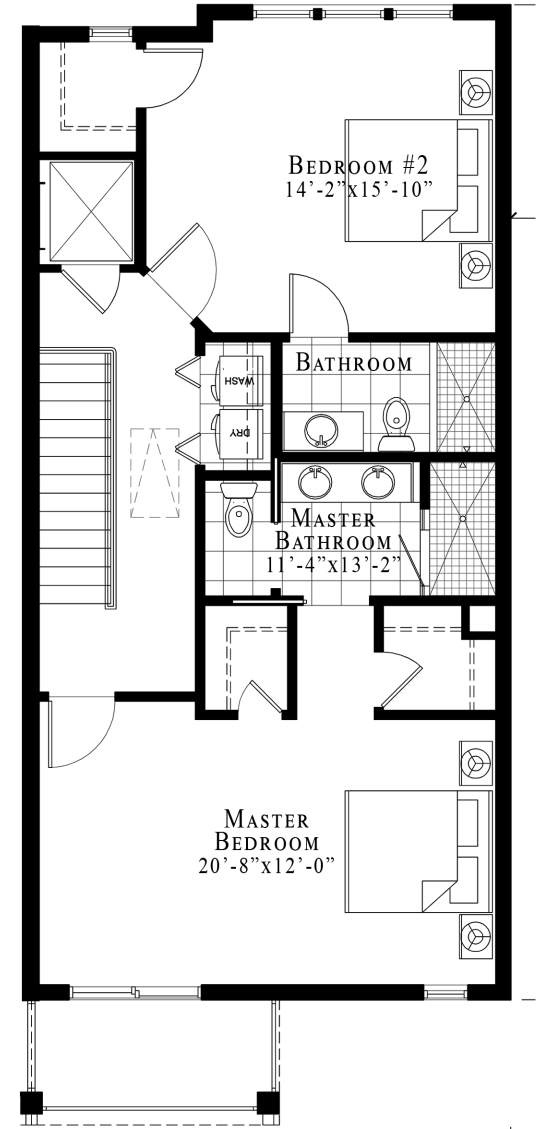

# VICTORY POINTE

LUXURY • TOWNHOMES

**MONTROSE BUILDING**  
 UNIT #1 / 3 BEDROOM  
 2,700 SF