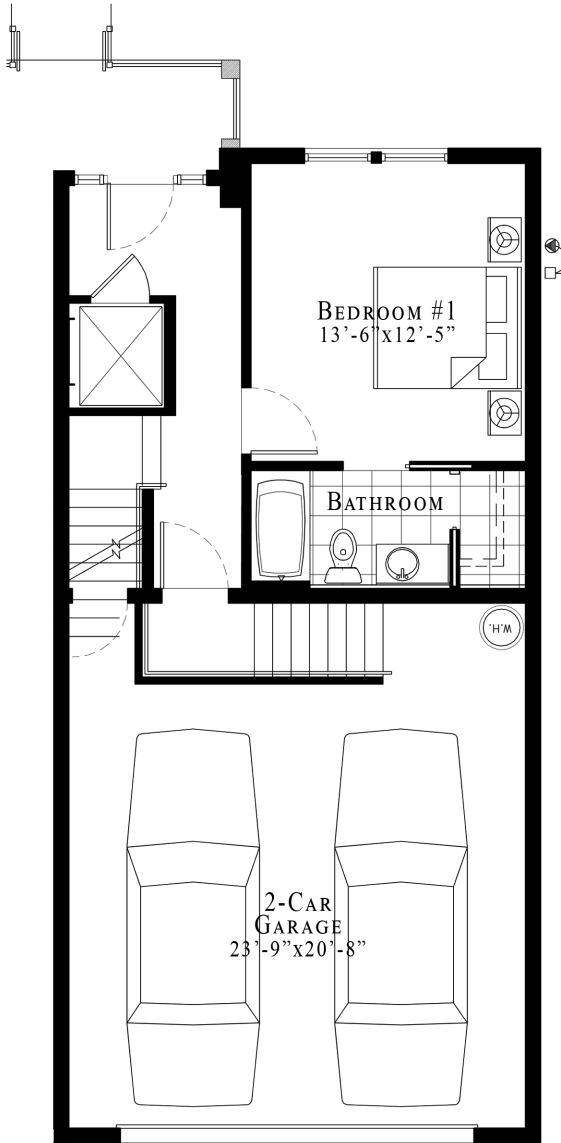

# VICTORY POINTE

LUXURY • TOWNHOMES

**MONTROSE BUILDING**  
 UNIT #1 / 3 BEDROOM  
 2,700 SF